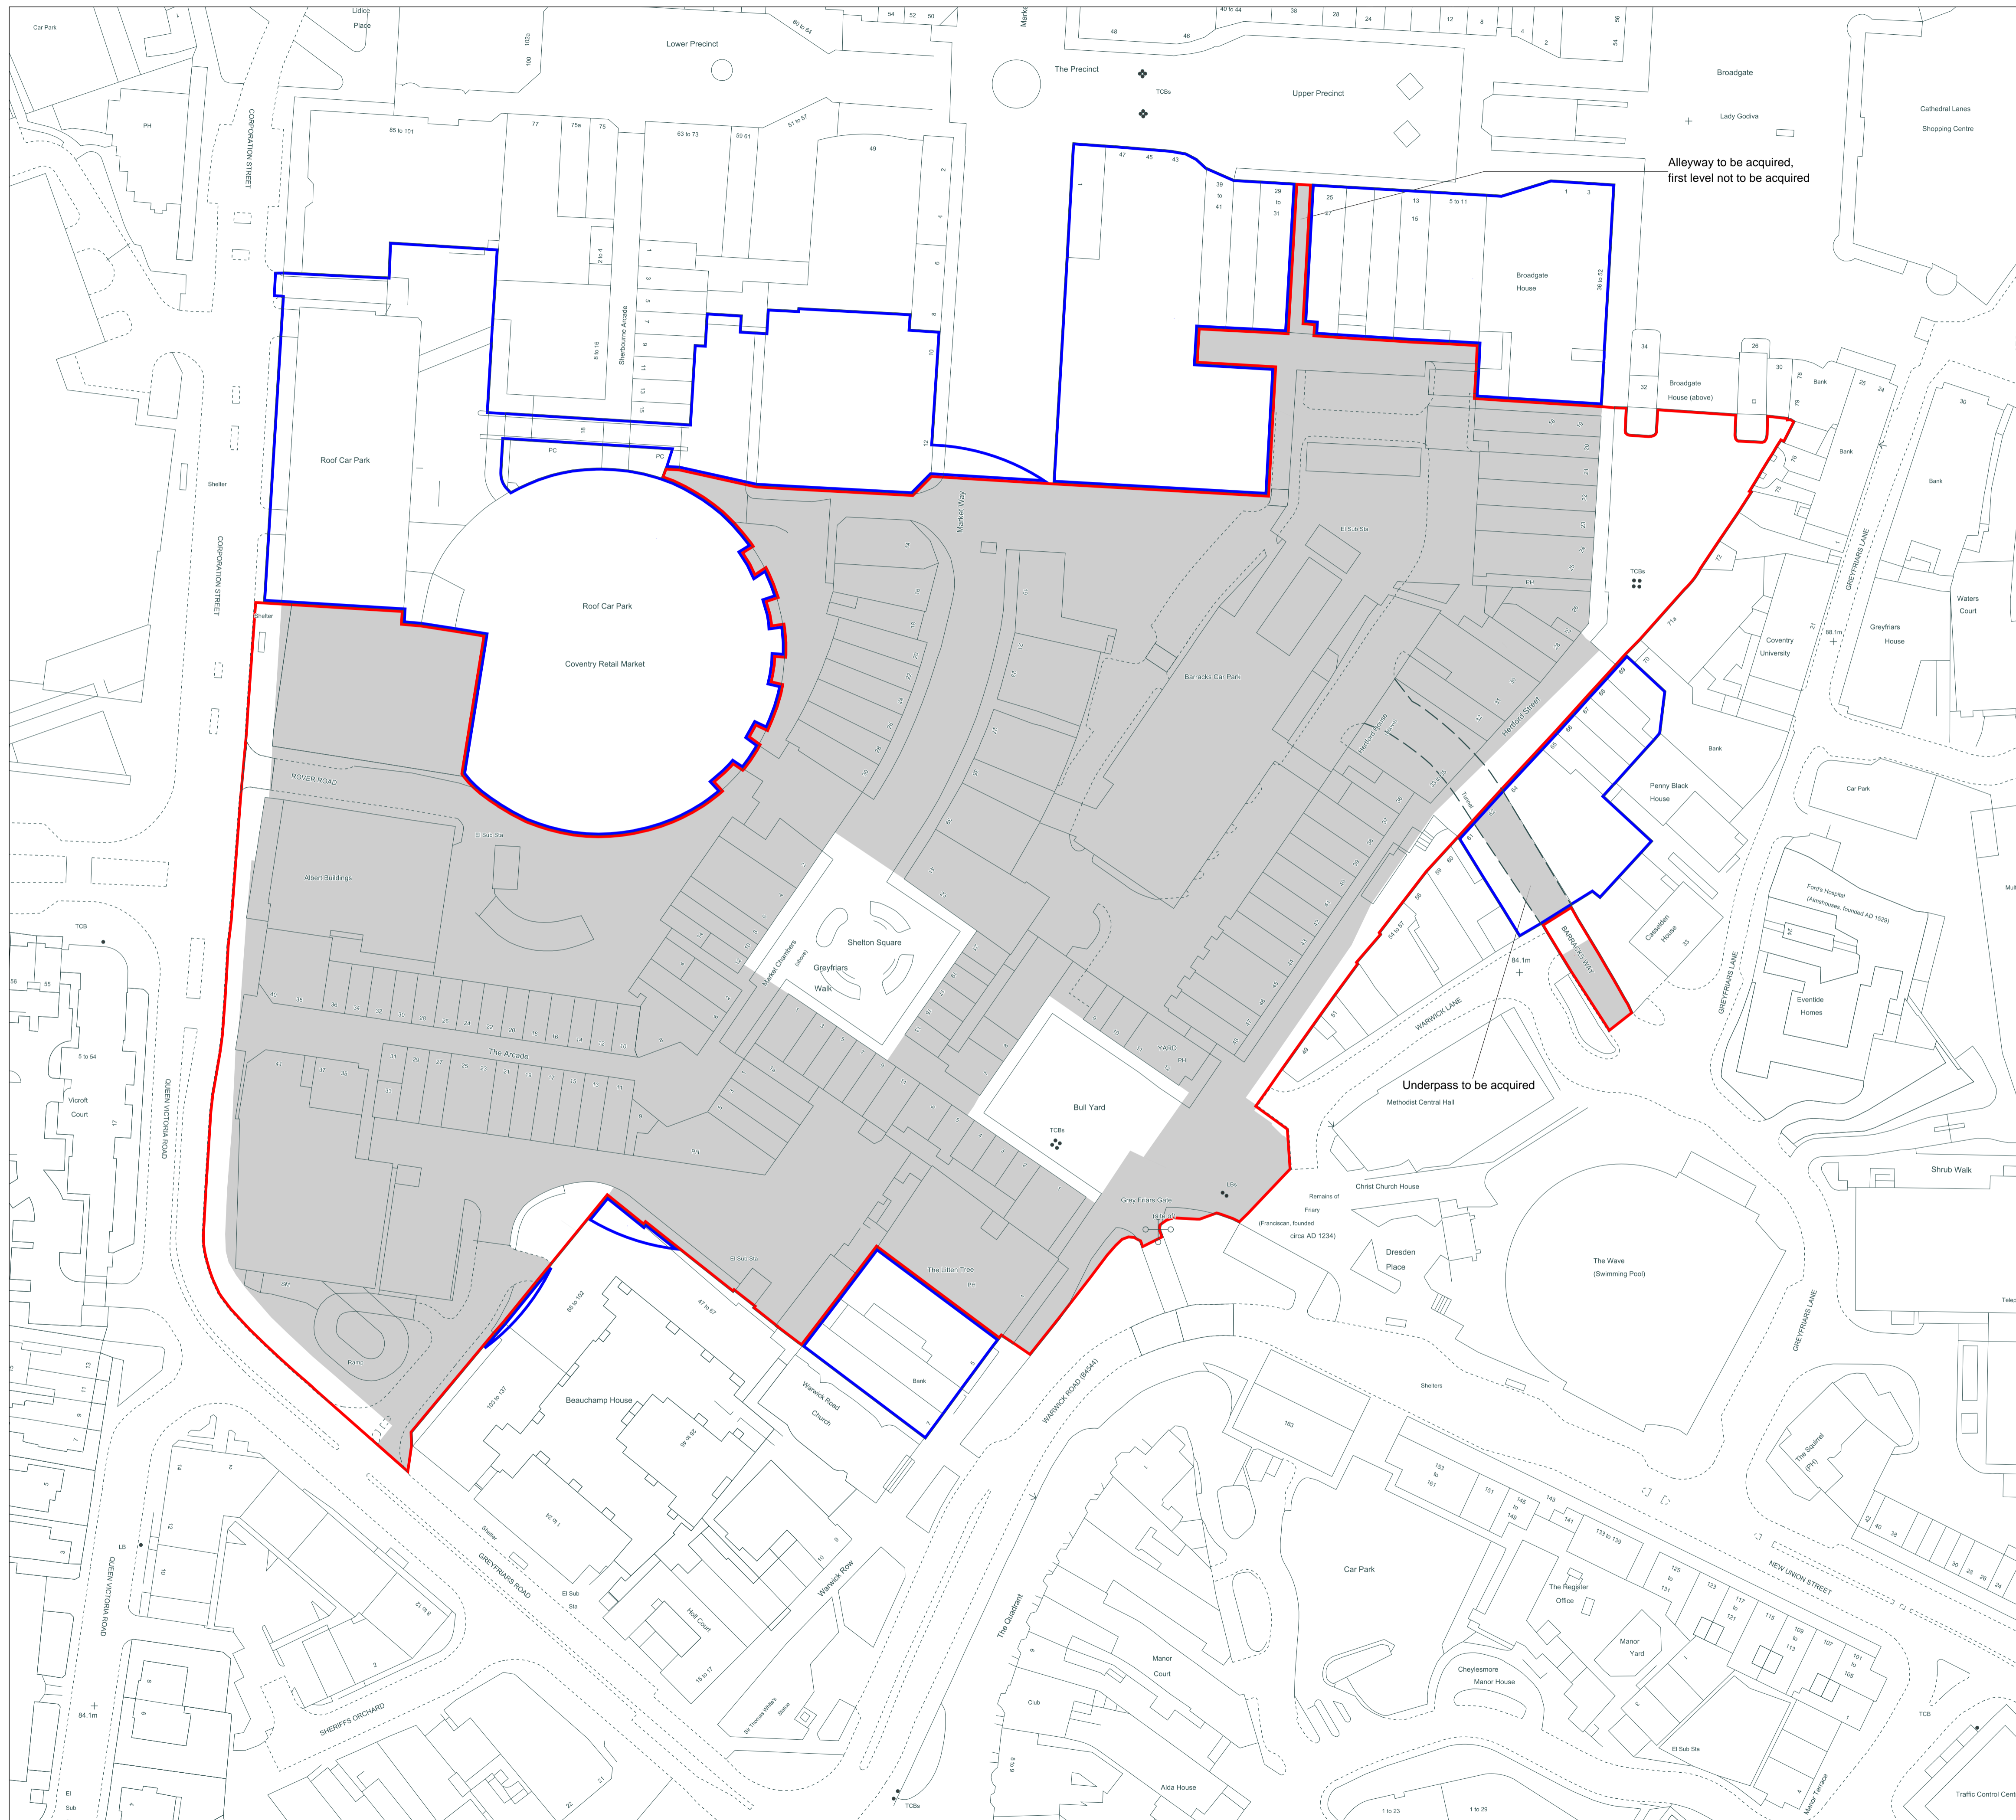

# THE COVENTRY CITY COUNCIL - COUNCIL OWNED LAND PROPOSED FOR APPROPRIATION (EXCLUDING OPEN LAND)

## Key:

-  Land Interests Proposed for Appropriation
-  Land to be Acquired
-  Rights to be Acquired

**DRAFT**

Date: 26/11/2021  
Version Number: v1.2  
Sheet Number: Sheet 1 of 1  
Scale: 1:750 @A1

Where applicable the plot boundaries show the general boundary of the registered land, it does not show the exact line of the boundaries. Measurements scaled from this plan may not match measurements between the same points on the ground.

This map is based upon Ordnance Survey material with the permission of Ordnance Survey on behalf of the Controller of Her Majesty's Stationery Office © Unauthorised reproduction infringes crown copyright and may lead to prosecution or civil proceedings. Crown copyright and database rights 2021 Ordnance. Survey Licence number: 0100031673